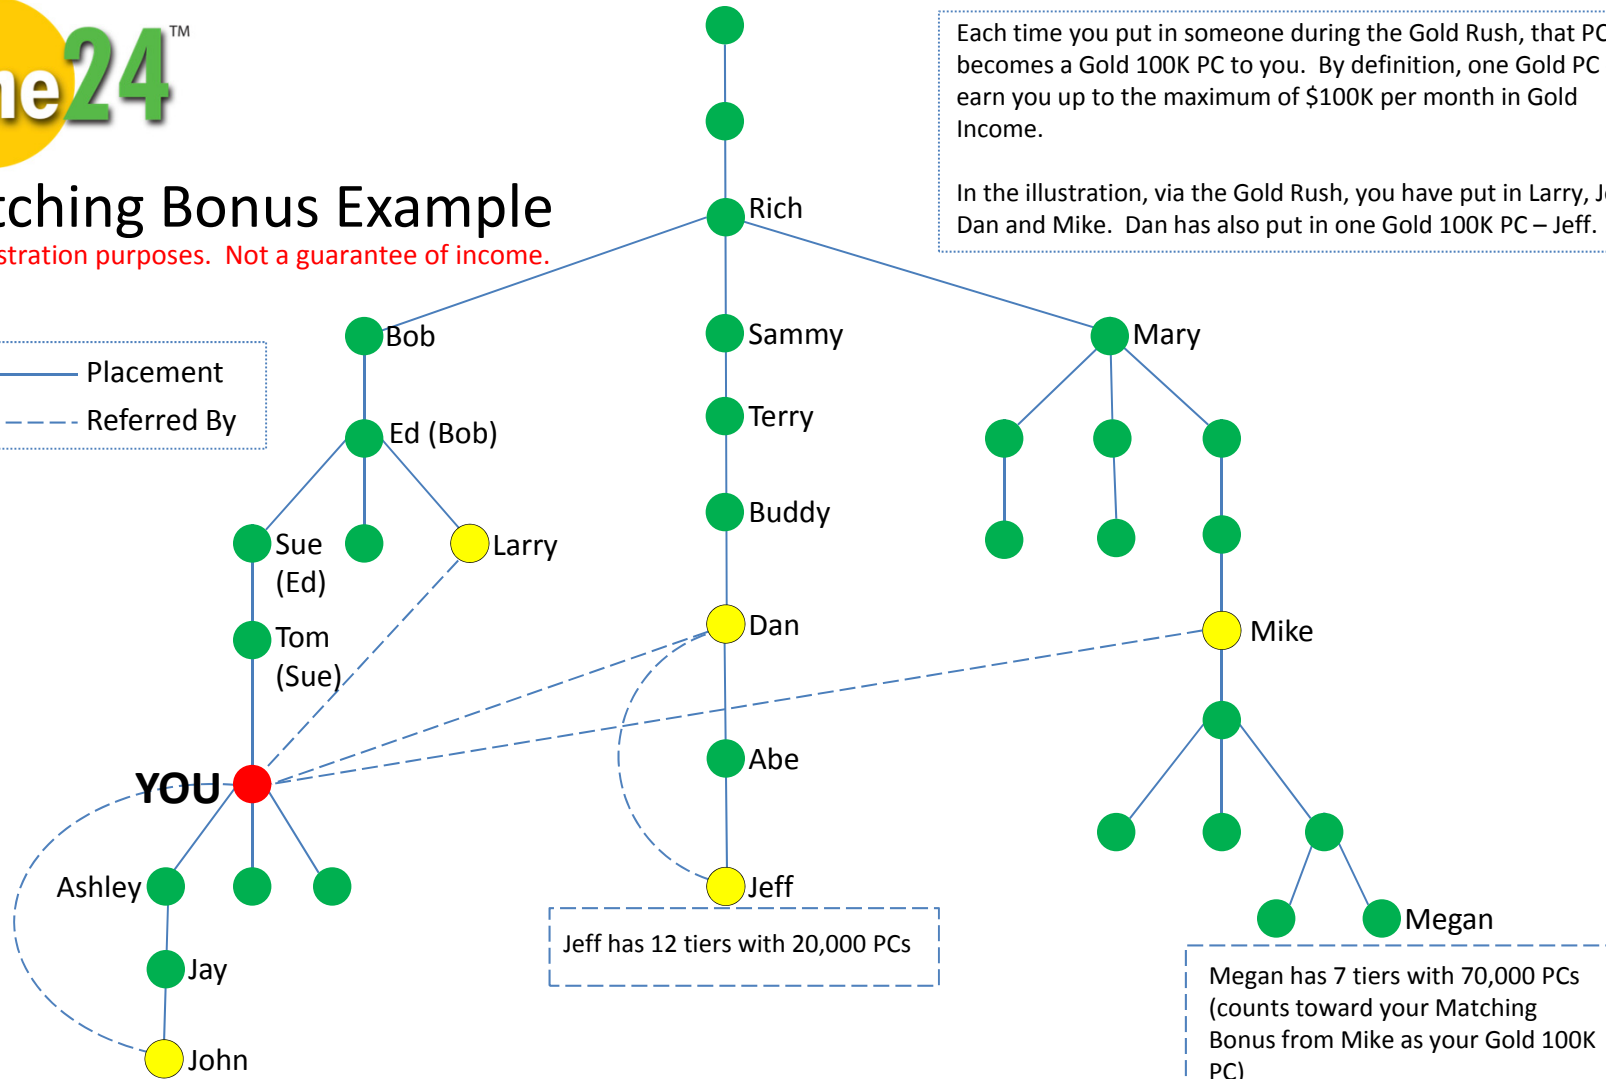

Matching Bonus Example

*For illustration purposes. Not a guarantee of income.

Each time you put in someone during the Gold Rush, that PC becomes a Gold 100K PC to you. By definition, one Gold PC can earn you up to the maximum of \$100K per month in Gold Income.

In the illustration, via the Gold Rush, you have put in Larry, John, Dan and Mike. Dan has also put in one Gold 100K PC – Jeff.

Jeff has 12 tiers with 20,000 PCs

Megan has 7 tiers with 70,000 PCs (counts toward your Matching Bonus from Mike as your Gold 100K PC)

John has developed 12 tiers with 80,000 PC's.
 You would be paid triple:

1. As a Gold 100K PC (12 tiers of compressed Green & Gold)
2. 10 Tiers of compressed Green & Gold
3. 10% Matching Bonus (on 12 tiers of compressed Green & Gold)

John:

- John's position pays you as a Gold 100K PC (12 tiers of compressed Green & Gold)
- John's position pays you a Matching Bonus on his total check from Green & Gold
- John's position pays you 10 more tiers of Green and Gold (since he fell within your 12 tiers of Green)
- John's position also pays:
 1. A Matching Bonus to Tom, Sue, Ed & Bob
 2. Up to \$100 per month to Jay as the Gold 100 PC
 3. Up to 11 tiers of Green and Gold to Ashley
 4. Up to 9 tiers of Green and Gold to Tom
 5. Up to 8 tiers of Green and Gold to Sue
 6. ...continuing up 7 more tiers of placement